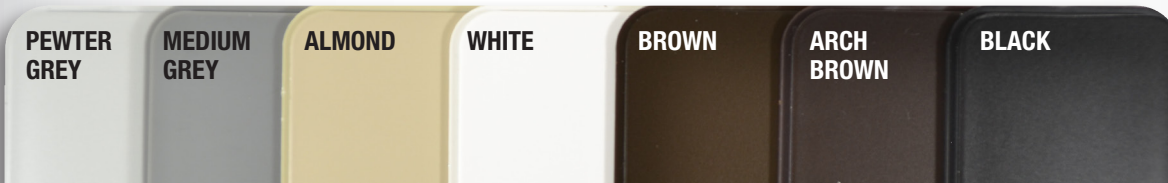

FRAME OPTIONS

CROSS SECTIONS

PLASTIC FRAME COLORS AVAILABLE

NOTE:

Pricing, sizes, and corner options vary depending on color chosen. Call for a quote/additional information.

These frames are available with ADA Series-1 signs only.

ALUMINUM FRAME COLORS AVAILABLE

NOTE:

Pricing, sizes, and corner options vary depending on color chosen. Call for a quote/additional information.