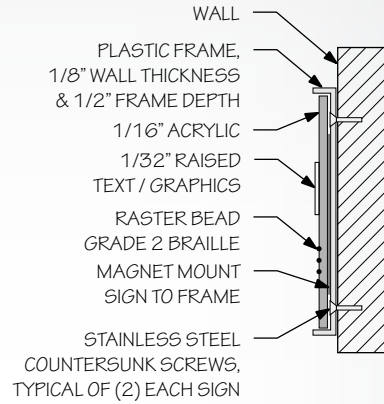

FRAME OPTIONS

CROSS SECTIONS

PLASTIC FRAME COLORS AVAILABLE

NOTE:

Pricing, sizes, and corner options vary depending on color chosen. Call for a quote/additional information.

These frames are available with ADA Series-1 signs only.

ALUMINUM FRAME COLORS AVAILABLE

NOTE:

Pricing, sizes, and corner options vary depending on color chosen. Call for a quote/additional information.