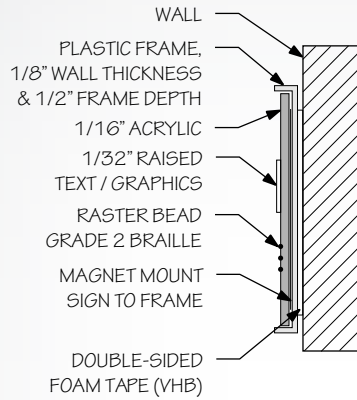

FRAME OPTIONS

CROSS SECTIONS

PLASTIC FRAME COLORS AVAILABLE

NOTE:

Pricing, sizes, and corner options vary depending on color chosen. Call for a quote/additional information.

These frames are available with ADA Series-1 signs only.